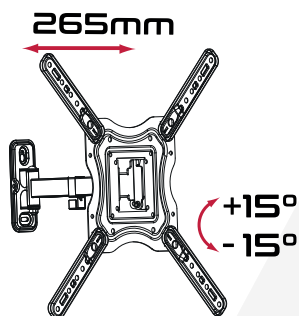

Adjustable universal support for FLAT-TV from 23" to 50" with 2 joints and 1 arm, spirit level included and VESA up to 400x400

VESA	75x75, 100x100, 200x100, 200x200, 200x300, 300x200, 300x300, 400x200, 400x300, 400x400
Weight	30 Kg
Swivel	2
Arms	1
Dimensions	23"-50"
Distance from wall	65 mm 265 mm
Pivoting	±90°
Tilt	+30°
Level	Included

Packaging 24 x 24 x 7 cms

Quantity in master carton
10 pz.