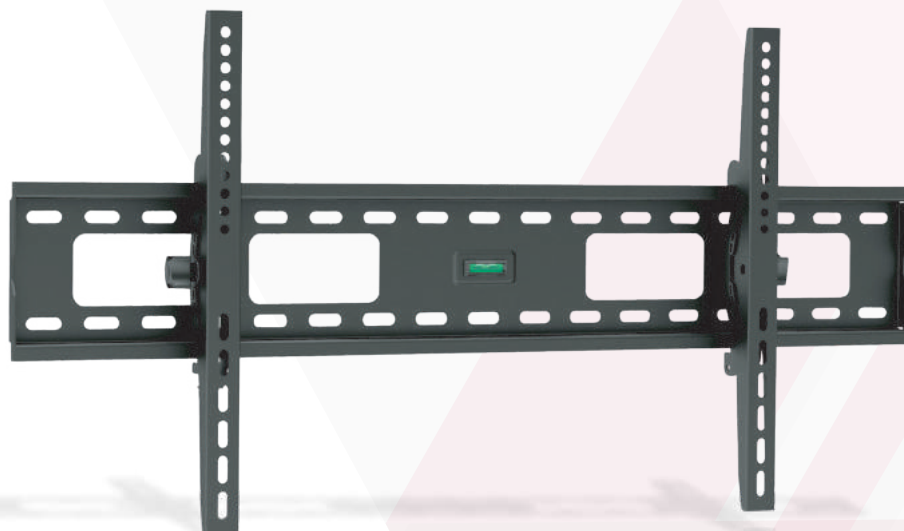

Universal support for FLAT-TV 60"-100" - Kg 75 - 63mm thickness - tilt -10° +10° - with spirit level

VESA	Fino a 900x600
Weight	75 Kg
Dimensions	60"-100"
Distance from wall	63 mm
Tilt	±10°
Level	Built in
Other	Safety block

Packaging 96 x 16 x 7 cms