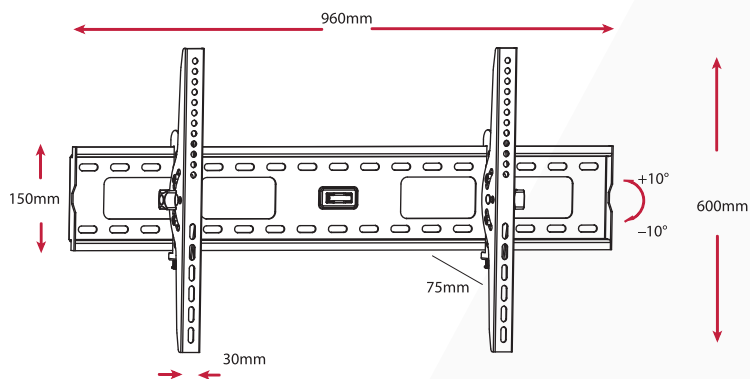

Universal support for FLAT-TV 60"-100" - Kg 75 - 63mm thickness - tilt -10° +10° - with spirit level

VESA	Fino a 900x600
Weight	75 Kg
Dimensions	60"-100"
Distance from wall	63 mm
Tilt	±10°
Level	Built in
Other	Safety block

Packaging 96 x 16 x 7 cms