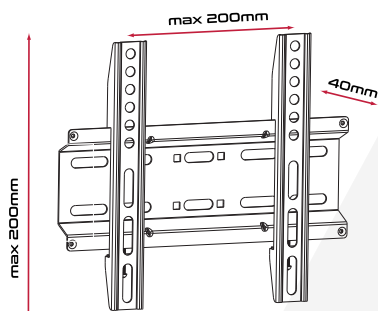

Universal support for FLAT-TV from 23" to 42" and distance from the wall of only 40mm, spirit level included

VESA	up to 200x200
Weight	35 Kg
Dimensions	23"-42"
Distance from wall	40 mm
Level	Included
Other	Safety block

Packaging 24 x 12 x 5 cms

Quantity in master carton
20 pz.