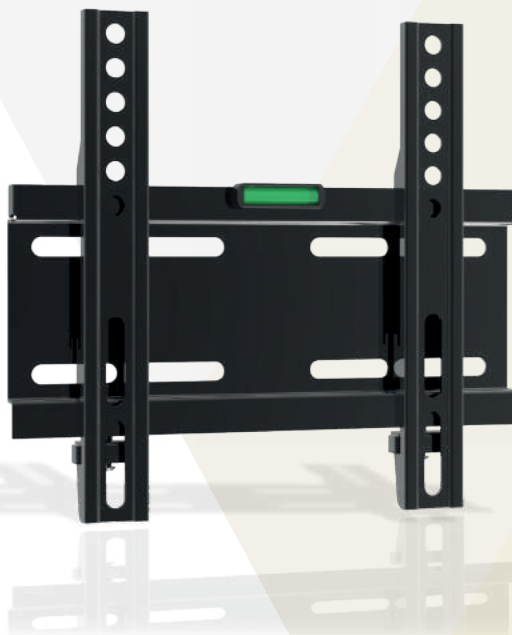

Universal support for FLAT-TV from 23" to 42" and distance from the wall of only 40mm, spirit level included

VESA	up to 200x200
Weight	35 Kg
Dimensions	23"-42"
Distance from wall	40 mm
Level	Included
Other	Safety block

Packaging 24 x 12 x 5 cms

Quantity in master carton
20 pz.